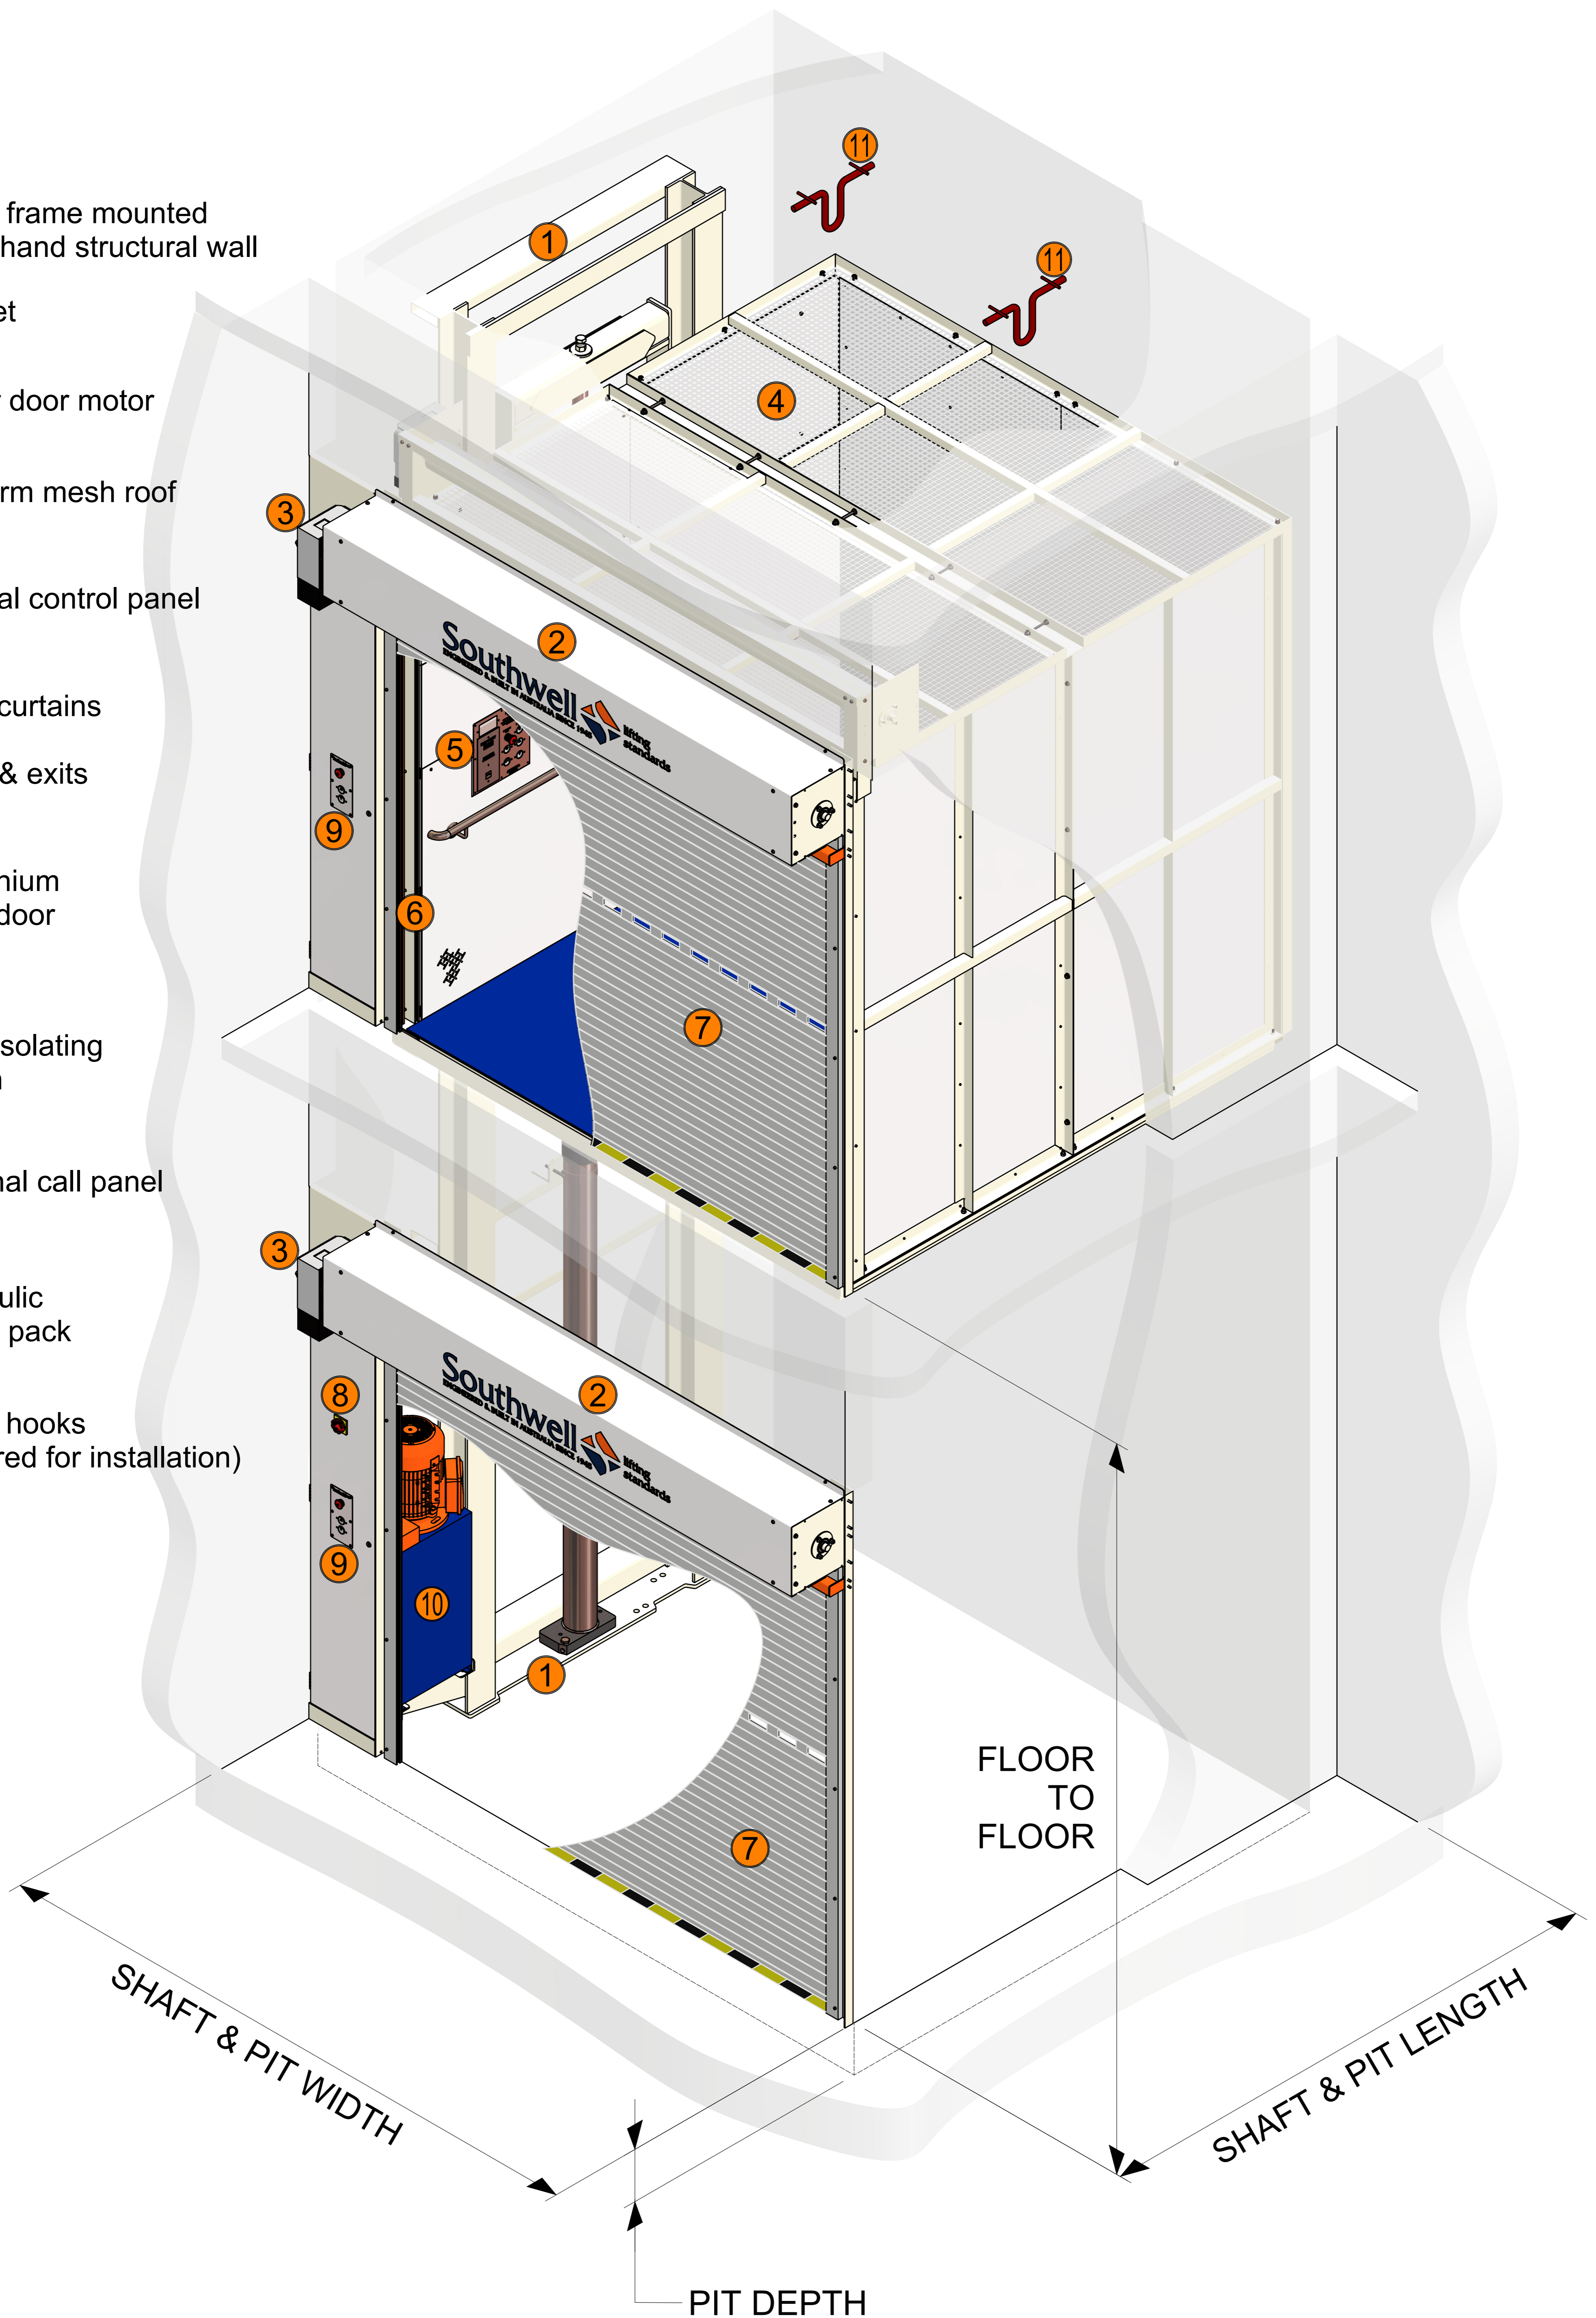

IN SHAFT GOODS & PERSONNEL HOIST

Goods Only Hoists will not have an internal control panel and handrail

KEY.

- 1 Guide frame mounted to left hand structural wall
- 2 Pelmet
- 3 Roller door motor
- 4 Platform mesh roof
- 5 Internal control panel
- 6 Light curtains on all entry & exits
- 7 Aluminium roller door
- 8 Main isolating switch
- 9 External call panel
- 10 Hydraulic power pack
- 11 Lifting hooks (required for installation)

IN SHAFT GOODS & PERSONNEL HOIST
Additional 3D Iso View - Looking End on Mast
Goods Only Hoists will not have an internal control panel and handrail