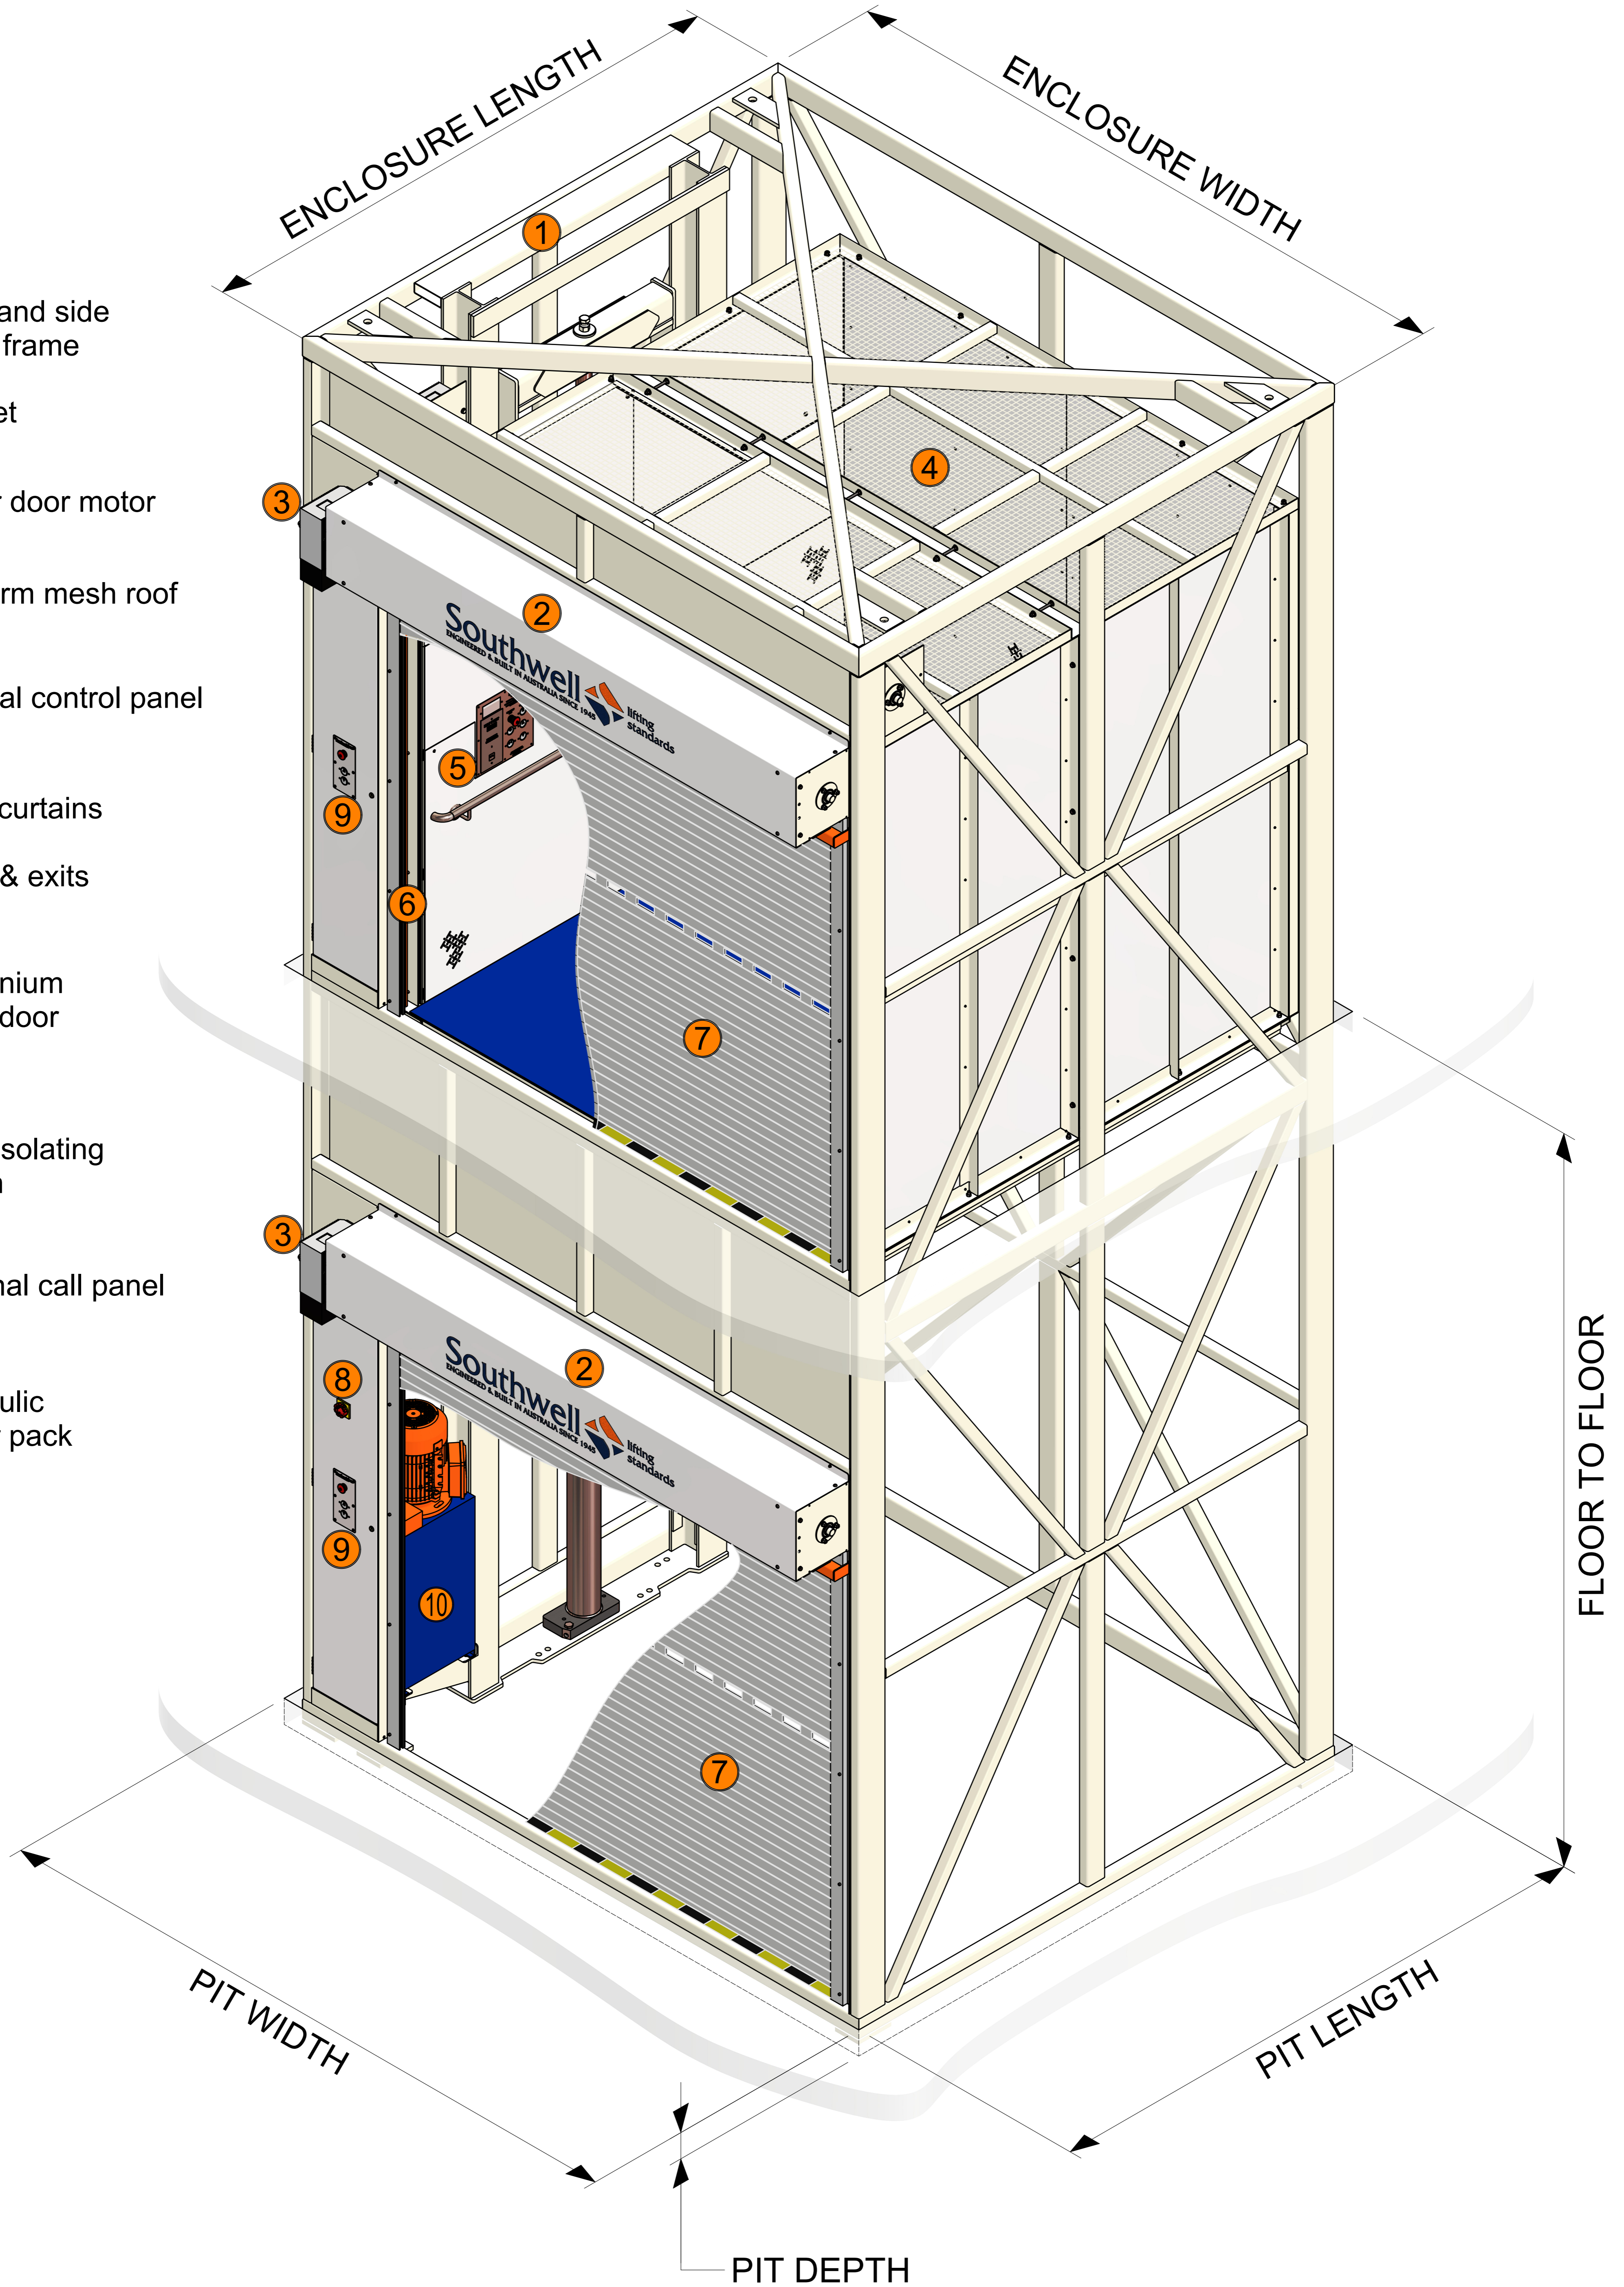

# FREESTANDING GOODS & PERSONNEL HOIST

Goods Only Hoists will not have an internal control panel and handrail

## KEY.

- 1 Left hand side guide frame
- 2 Pelmet
- 3 Roller door motor
- 4 Platform mesh roof
- 5 Internal control panel
- 6 Light curtains on all entry & exits
- 7 Aluminium roller door
- 8 Main isolating switch
- 9 External call panel
- 10 Hydraulic power pack

# FREESTANDING GOODS & PERSONNEL HOIST

## Additional 3D Iso View - Looking End on Mast

Goods Only Hoists will not have an internal control panel and handrail